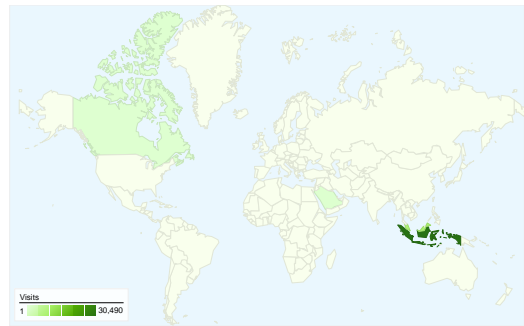

Map Overlay

Traffic Sources Overview

- **Search Engines**
  36,485.00 (74.82%)
- **Direct Traffic**
  8,903.00 (18.26%)
- **Referring Sites**
  3,377.00 (6.93%)

Content Overview

Pages	Pageviews	% Pageviews
/	31,440	12.41%
/indonesia-arab.php	16,463	6.50%
/arab-indonesia.php	10,902	4.30%
/index.php?option=com_kamus	6,943	2.74%
/terjemah-nama.php	6,888	2.72%