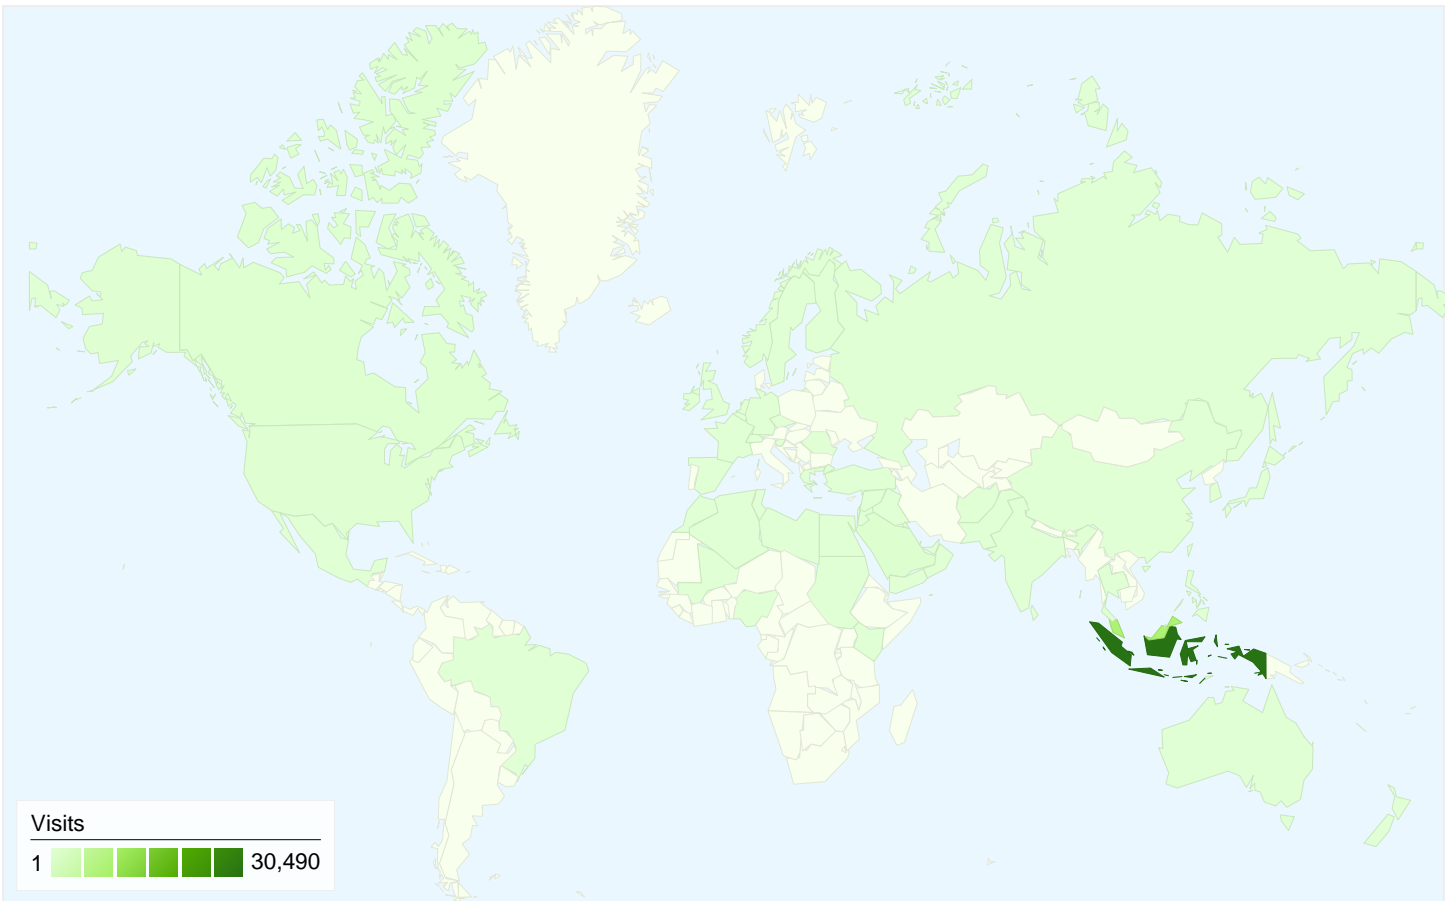

40,167 people visited this site

48,765 Visits

40,167 Absolute Unique Visitors

253,375 Pageviews

5.20 Average Pageviews

00:06:33 Time on Site

33.40% Bounce Rate

77.96% New Visits

All traffic sources sent a total of 48,765 visits

-  18.26% Direct Traffic
-  6.93% Referring Sites
-  74.82% Search Engines

- Search Engines
36,485.00 (74.82%)
- Direct Traffic
8,903.00 (18.26%)
- Referring Sites
3,377.00 (6.93%)

48,765 visits came from 64 countries/territories

Site Usage

Country/Territory	Visits	Pages/Visit	Avg. Time on Site	% New Visits	Bounce Rate
Visits 48,765 % of Site Total: 100.00%	Pages/Visit 5.20 Site Avg: 5.20 (0.00%)	Avg. Time on Site 00:06:33 Site Avg: 00:06:33 (0.00%)	% New Visits 78.18% Site Avg: 77.96% (0.29%)	Bounce Rate 33.40% Site Avg: 33.40% (0.00%)	
Indonesia	30,490	5.16	00:06:44	79.17%	33.45%
Malaysia	8,856	4.69	00:05:30	79.02%	36.95%
(not set)	7,145	6.24	00:07:20	74.68%	26.26%
Saudi Arabia	526	5.29	00:05:42	69.58%	40.68%
Canada	441	3.08	00:06:43	74.38%	42.18%
Singapore	211	5.36	00:05:08	80.57%	28.44%
United States	201	4.81	00:05:48	79.10%	37.31%
Brunei	135	3.99	00:04:24	83.70%	40.00%
Hong Kong	111	4.23	00:08:08	28.83%	42.34%